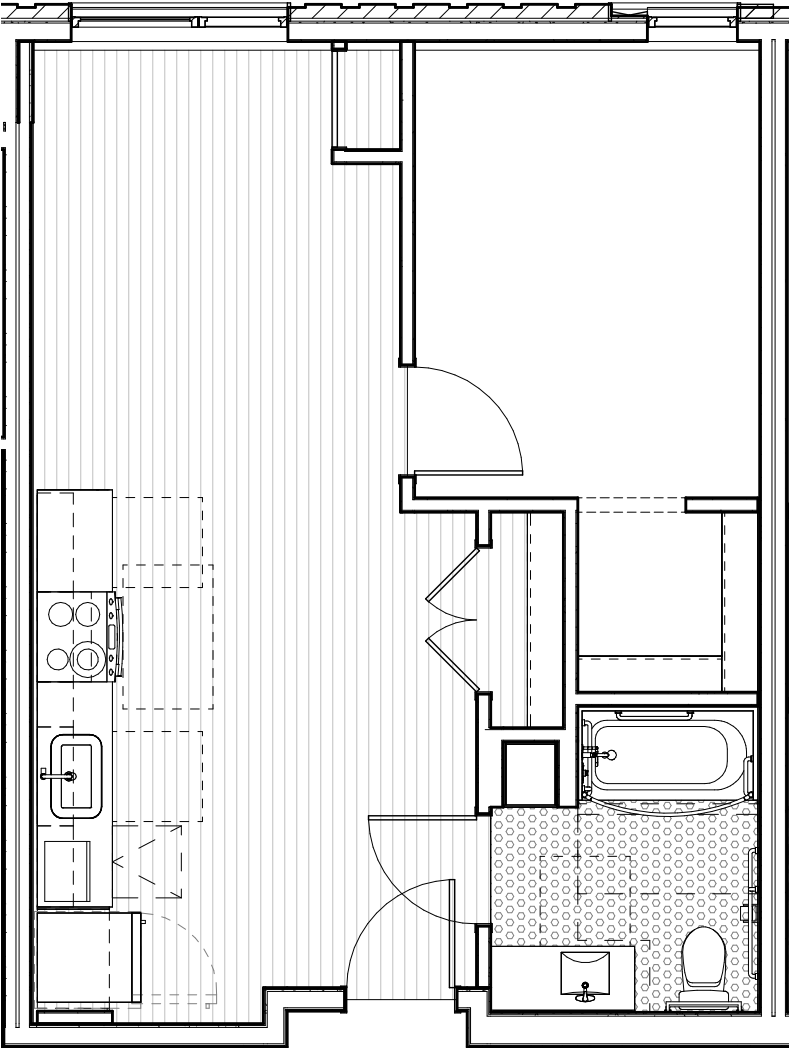

1BR-A

1 BED - 1 BATH
543 SF

SCALE 3/16" = 1'-0"

LEVEL 1

1 UNIT

LEVEL 2 - 3 - 4

0 UNITS

1BR-B

1 BED - 1 BATH
539 - 543 SF

SCALE 3/16" = 1'-0"

LEVEL 1

0 UNITS

LEVEL 2 - 3 - 4

12 UNITS

1BR-C

1 BED - 1 BATH
507 SF

SCALE 3/16" = 1'-0"

LEVEL 1

0 UNITS

LEVEL 2 - 3 - 4

3 UNITS

2BR-A

2 BED - 1 BATH
895 SF

SCALE 3/16" = 1'-0"

LEVEL 1

1 UNIT

LEVEL 2 - 3 - 4

0 UNITS

2BR-B

2 BED - 1 BATH
 886 - 895 SF

SCALE 3/16" = 1'-0"

LEVEL 1