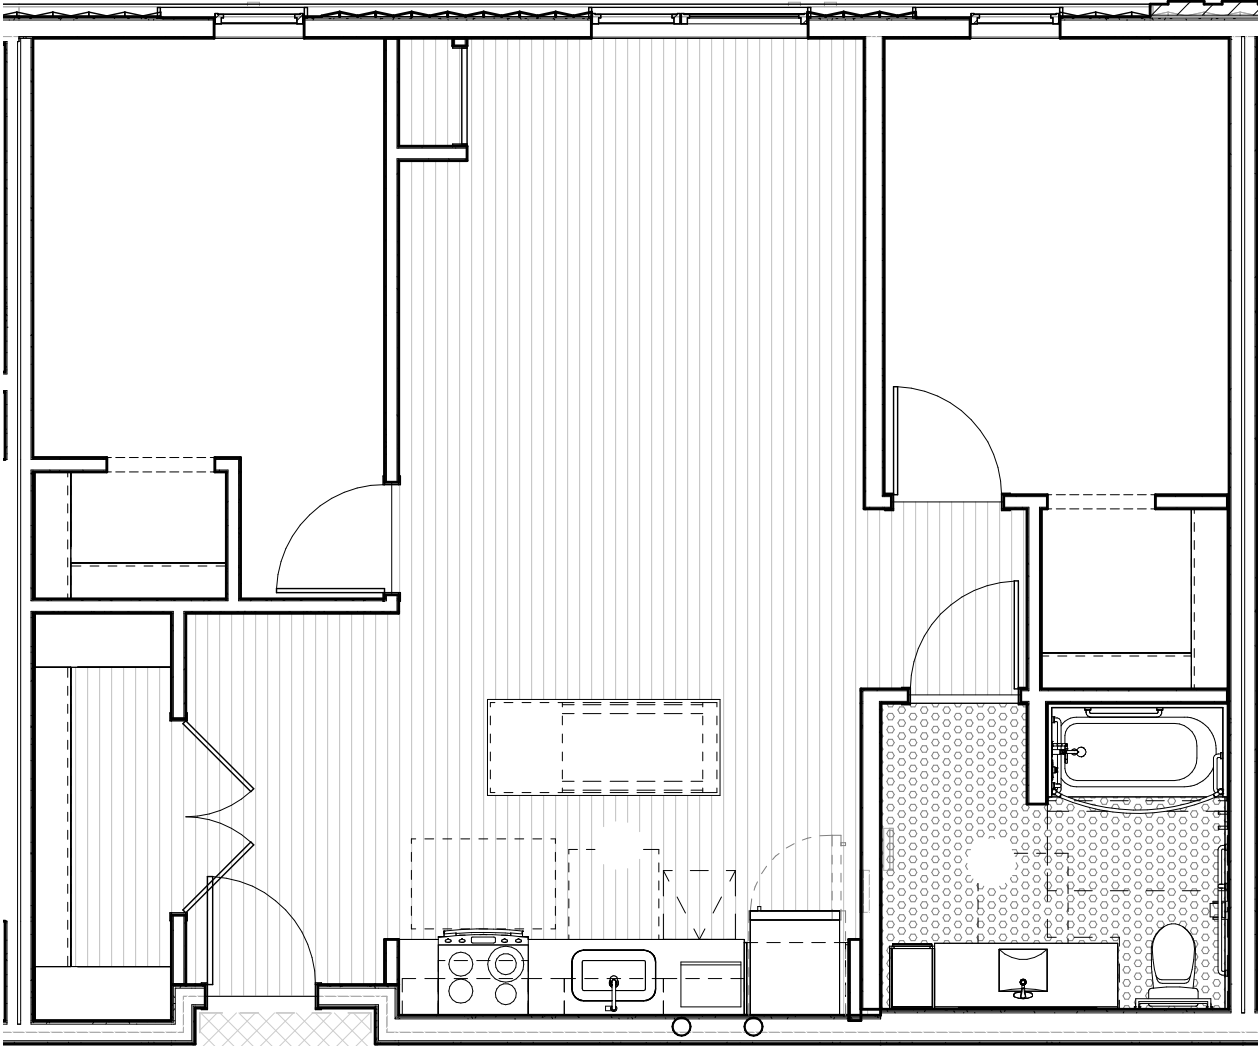

SCALE 3/16" = 1'-0"

LEVEL 1

0 UNITS

LEVEL 2 - 3 - 4

3 UNITS

2BR-A

2 BED - 1 BATH
895 SF

SCALE 3/16" = 1'-0"

LEVEL 1

1 UNIT

LEVEL 2 - 3 - 4

0 UNITS

2BR-B

2 BED - 1 BATH
 886 - 895 SF

SCALE 3/16" = 1'-0"

LEVEL 1

1 UNIT

LEVEL 2 - 3 - 4

12 UNITS