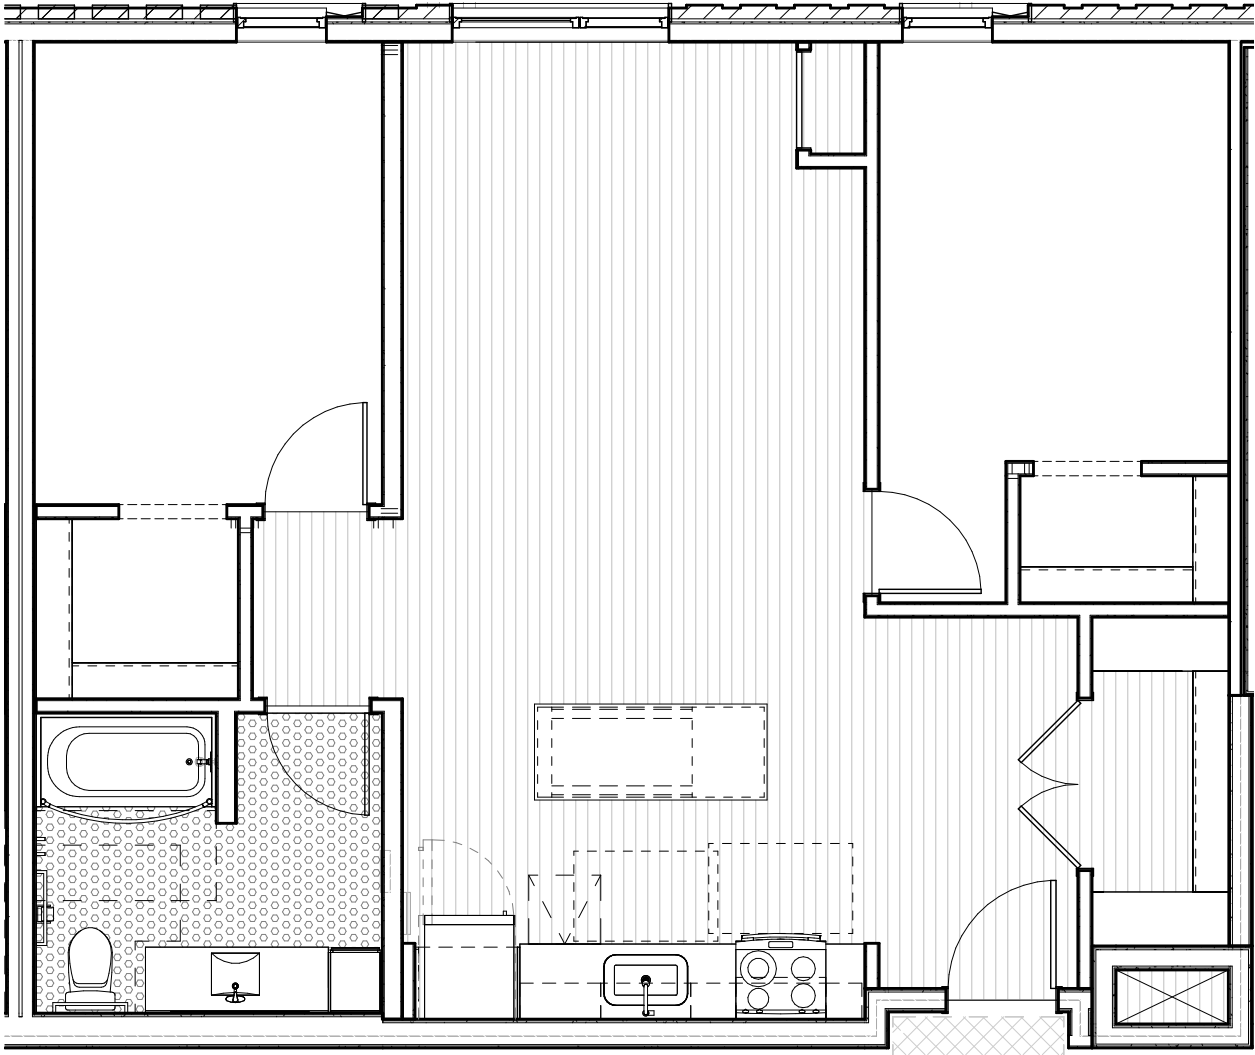

LEVEL 1

1 UNIT

LEVEL 2 - 3 - 4

0 UNITS

2BR-B

2 BED - 1 BATH
 886 - 895 SF

SCALE 3/16" = 1'-0"

LEVEL 1

1 UNIT

LEVEL 2 - 3 - 4

12 UNITS