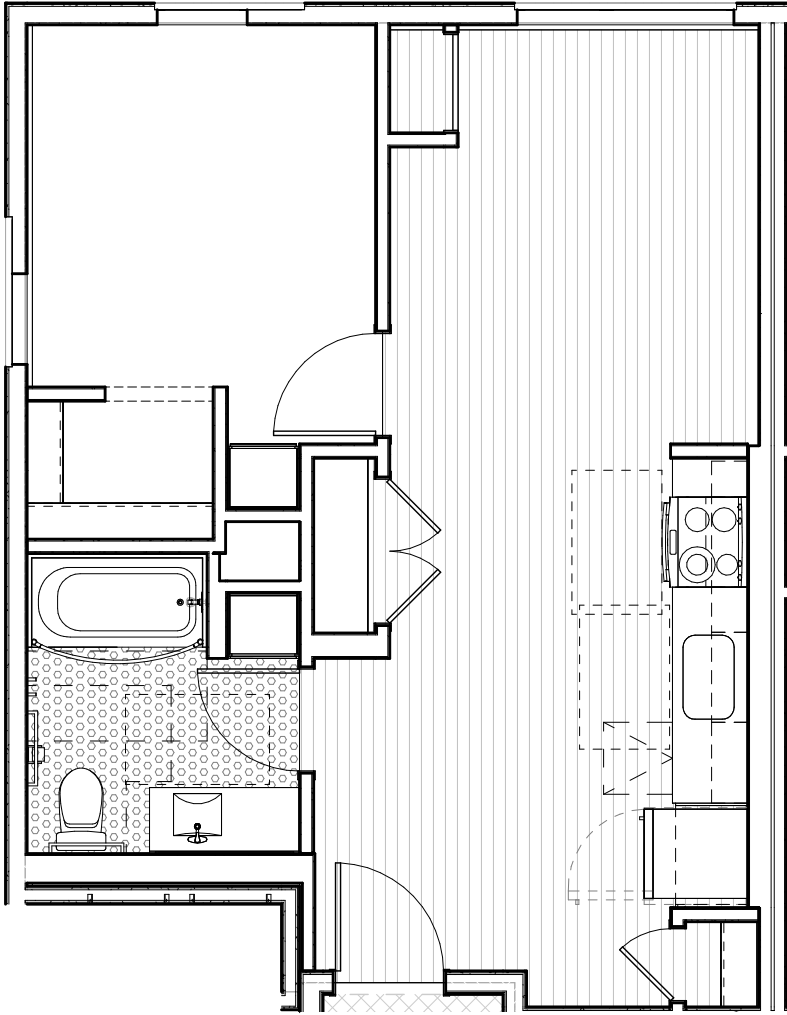

1BR-A

1 BED - 1 BATH
543 SF

SCALE 3/16" = 1'-0"

LEVEL 1

1 UNIT

LEVEL 2 - 3 - 4

0 UNITS

1BR-B

1 BED - 1 BATH
539 - 543 SF

SCALE 3/16" = 1'-0"

LEVEL 1

0 UNITS

LEVEL 2 - 3 - 4

12 UNITS

1BR-C

1 BED - 1 BATH
507 SF

SCALE 3/16" = 1'-0"

LEVEL 1

0 UNITS

LEVEL 2 - 3 - 4

3 UNITS

2BR-A

2 BED - 1 BATH
895 SF

SCALE 3/16" = 1'-0"

LEVEL 1

1 UNIT

LEVEL 2 - 3 - 4

0 UNITS

2BR-B

2 BED - 1 BATH
 886 - 895 SF

SCALE 3/16" = 1'-0"

LEVEL 1