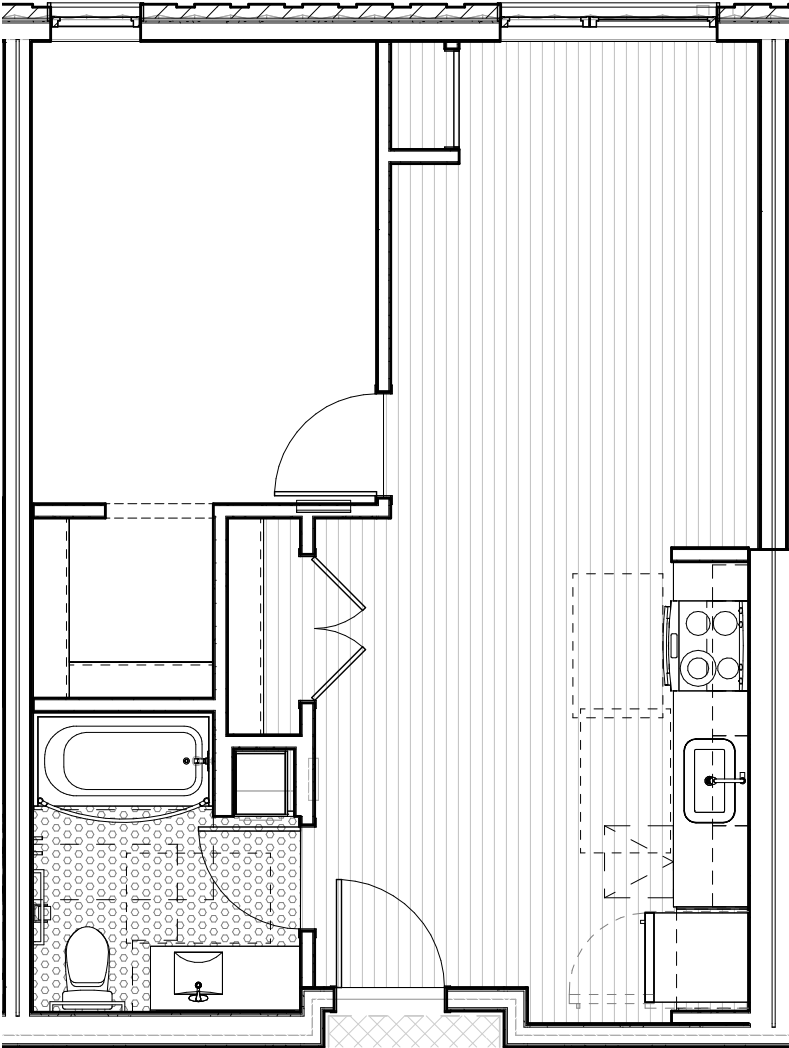

1BR-A

1 BED - 1 BATH
543 SF

SCALE 3/16" = 1'-0"

LEVEL 1

1 UNIT

LEVEL 2 - 3 - 4

0 UNITS

1BR-B

1 BED - 1 BATH
539 - 543 SF

SCALE 3/16" = 1'-0"

LEVEL 1

0 UNITS

LEVEL 2 - 3 - 4

12 UNITS

1BR-C

1 BED - 1 BATH
507 SF

SCALE 3/16" = 1'-0"

LEVEL 1

0 UNITS

LEVEL 2 - 3 - 4

3 UNITS

2BR-A

2 BED - 1 BATH
895 SF

SCALE 3/16" = 1'-0"

LEVEL 1

1 UNIT

LEVEL 2 - 3 - 4

0 UNITS

2BR-B

2 BED - 1 BATH
 886 - 895 SF

SCALE 3/16" = 1'-0"

LEVEL 1